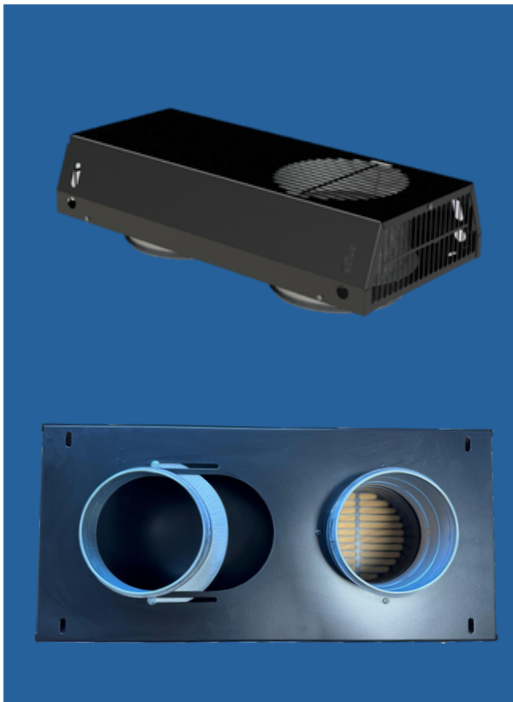

Products

COMBI GRID TES-CVR Adjustable Air Intake

TES Item Number	Product Name
1110125B	TES-CVR Combi Box with Grille, Ø125, Black, RAL 9005
1110125W	TES-CVR Combi Box with Grille, Ø125, White, RAL 9003
1110160B	TES-CVR Combi Box with Grille, Ø160, Black, RAL 9005
1110160W	TES-CVR Combi Box with Grille, Ø160, White, RAL 9003
1110200B	TES-CVR Combi Box with Grille, Ø200, Black, RAL 9005
1110200W	TES-CVR Combi Box with Grille, Ø200, White, RAL 9003
1110250B	TES-CVR Combi Box with Grille, Ø250, Black, RAL 9005
1110250W	TES-CVR Combi Box with Grille, Ø250, White, RAL 9003