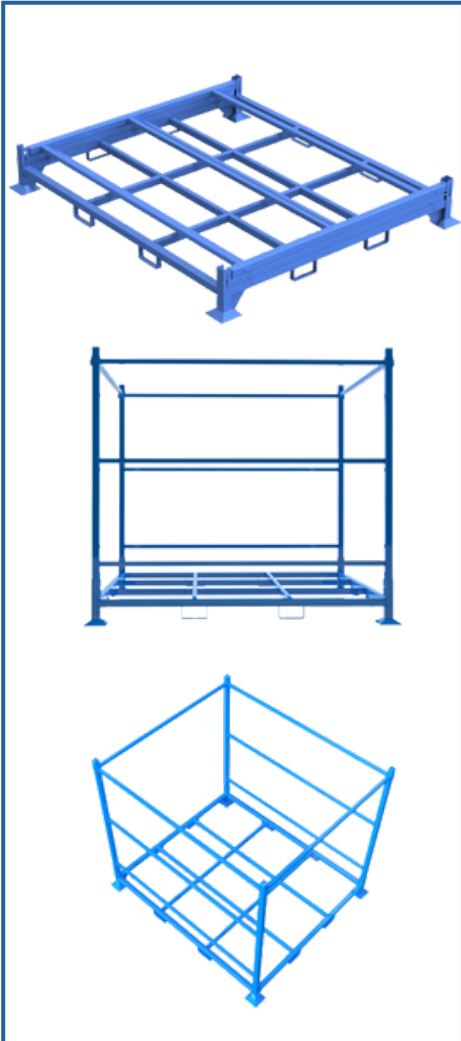

Products

MULTIFUNCTIONAL PALLET

TES Item Number	Product Name
	Multifunctional pallet for storing and transporting the Spiro pipes