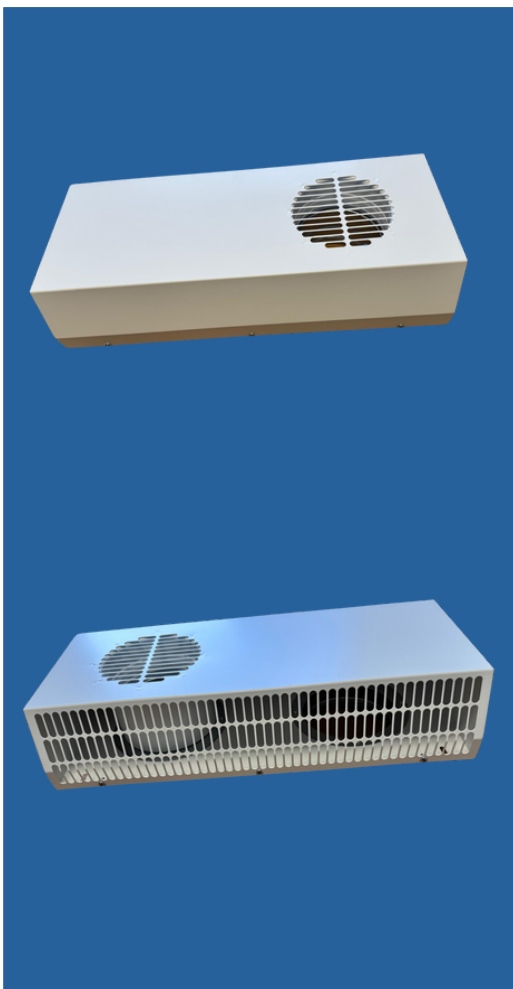

COMBI GRID TES-CG-PRF-L

TES Item Number	Product Name
1400125W	TES-CG-PRF-L Combi Box with Grille and Exhaust Air in Left Side, Ø125, White, RAL 9003
1420125B	TES-CG-PRF-L Combi Box with Grille and Exhaust Air in Left Side, Ø125, Black, RAL 9005
1400160W	TES-CG-PRF-L Combi Box with Grille and Exhaust Air in Left Side, Ø160, White, RAL 9003
1420160B	TES-CG-PRF-L Combi Box with Grille and Exhaust Air in Left Side, Ø160, Black, RAL 9005
1400200W	TES-CG-PRF-L Combi Box with Grille and Exhaust Air in Left Side, Ø200, White, RAL 9003
1420200B	TES-CG-PRF-L Combi Box with Grille and Exhaust Air in Left Side, Ø200, Black, RAL 9005
1400250W	TES-CG-PRF-L Combi Box with Grille and Exhaust Air in Left Side, Ø250, White, RAL 9003
1420250B	TES-CG-PRF-L Combi Box with Grille and Exhaust Air in Left Side, Ø250, Black, RAL 9005